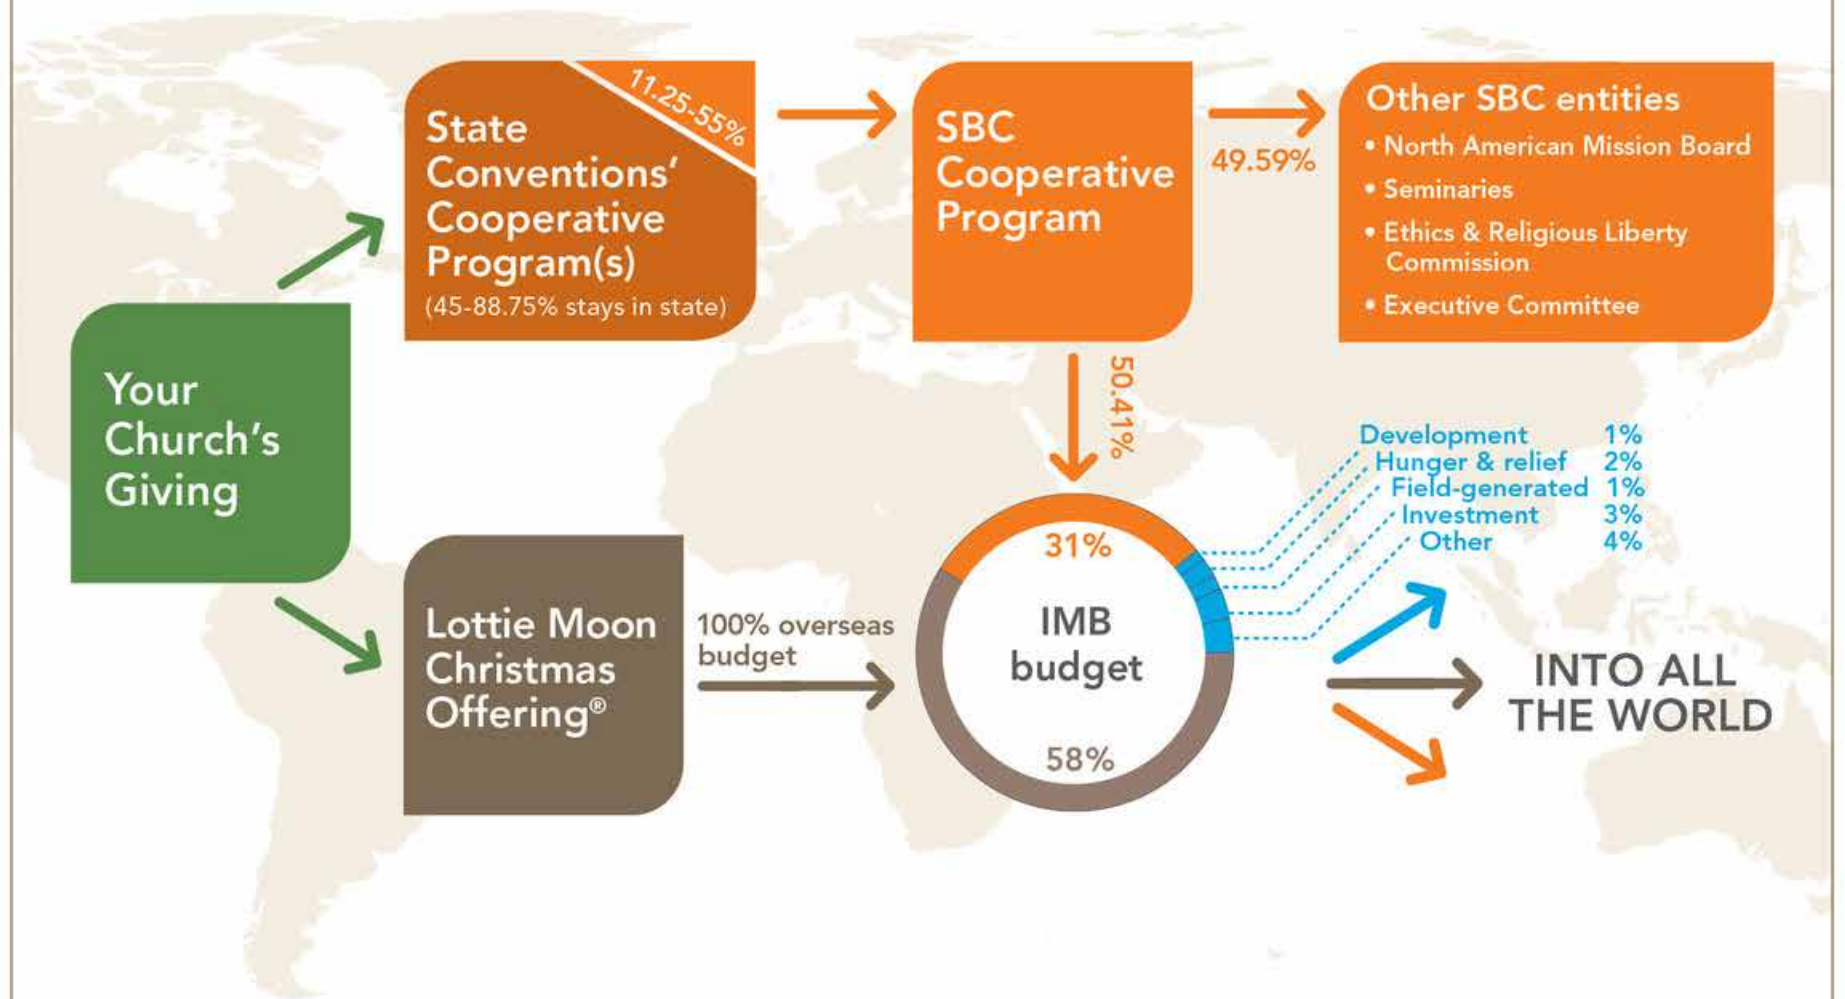

# GIVING TO SEND MISSIONARIES

Percentages above reflect January-February 2015 reports. Learn more about how Southern Baptists partner with their associations, states and SBC to give through the Cooperative Program at [imb.org/give](http://imb.org/give).

# YOUR IMPACT THROUGH THE LOTTIE MOON CHRISTMAS OFFERING

(The numbers above are taken from the 2014 Annual Statistical Report, a summary of Southern Baptist work overseas in 2013. For up-to-date statistics, go to [public.imb.org/globalresearch](http://public.imb.org/globalresearch).)